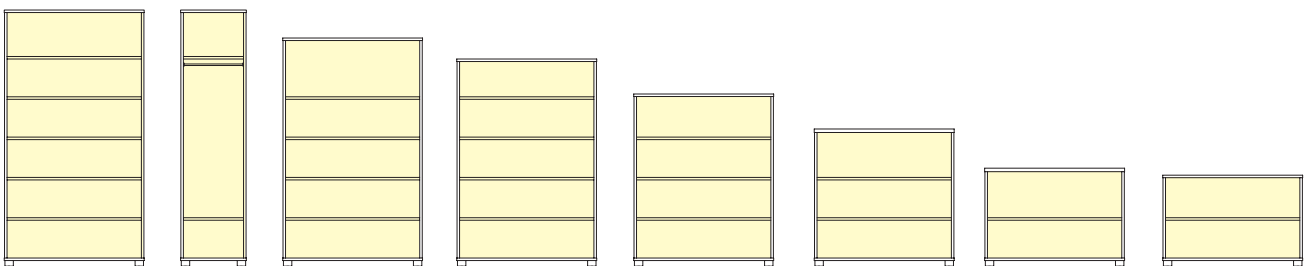

BOXX Storage Combination all 1650H.

Solid Door Unit
1650H x 1000W x 550D

Open Unit
1650H x 1000W x 550D

Glass Door Unit
1650H x 1000W x 550D

Tambour Unit (closed) 1650H x 1000W x 550D

Tambour Unit (open) 1650H x 1000W x 550D

BOXX Tambour Door Units

BOXX Solid Door Units

BOXX Glass Door Units

BOXX Open Units

BOXX Accessories

Pull-out Shelf

| | |
|-------|------|
| BPO06 | 600 |
| BPO08 | 800 |
| BPO00 | 1000 |

Pull Out File Drawer

| | |
|-------|------|
| BFD06 | 600 |
| BFD08 | 800 |
| BFD00 | 1000 |

Shelf Filing Rack

| | |
|-------|------|
| BSF06 | 600 |
| BSF08 | 800 |
| BSF00 | 1000 |

Shelf Fixed Dividers

| | | | |
|-----|-----|---|------|
| BFS | 200 | 2 | 1000 |
|-----|-----|---|------|