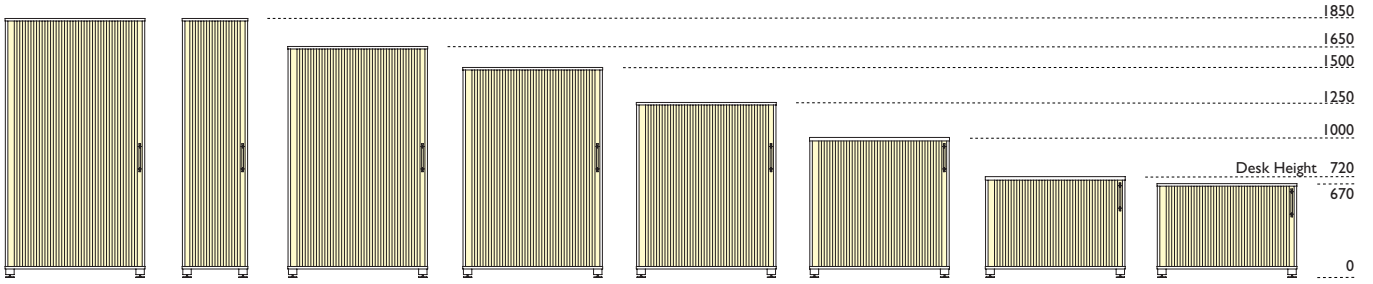

BOXX Tambour Door Units