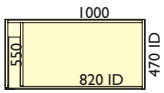

BOXX Tambour Door Units