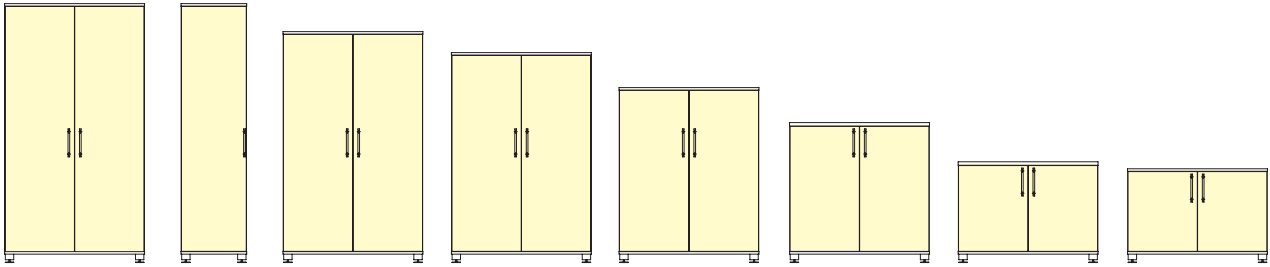

BOXX Storage Combination all 1650H.

Solid Door Unit
1650H x 1000W x 550D

Open Unit
1650H x 1000W x 550D

Glass Door Unit
1650H x 1000W x 550D

Tambour Unit (closed) 1650H x 1000W x 550D

Tambour Unit (open) 1650H x 1000W x 550D

BOXX Useful Points

- BOXX tambours use less of your valuable floor space because access area to storage is reduced.
- BOXX can be made to mix and match with any finish of existing furniture or fit out specification.
- BOXX combinations can be arranged to suit any requirements within a workspace.
- BOXX interchangeable doors that can be changed or easily fitted later.
- BOXX adjustable shelves maximise vertical storage potential.
- BOXX is designed in efficient 200mm metric modules. However other sizes can be accommodated if required.
- BOXX is upgradeable with standard accessories that can be supplied with new units or easily retrofitted.
- BOXX accessories solve filing problems.
- BOXX is secure. All tambours are lockable, but any door type can be locked. All keying options are available with a master key if desired.
- BOXX feet are adjustable to help accommodate variance in floor plates.
- BOXX uses “Freiberg eco-design” principles and is made from local materials wherever possible.

BOXX Tambour Door Units

BOXX Solid Door Units

BOXX Glass Door Units

BOXX Open Units

BOXX Accessories

Pull-out Shelf

| | |
|-------|------|
| BPO06 | 600 |
| BPO08 | 800 |
| BPO00 | 1000 |

Pull Out File Drawer