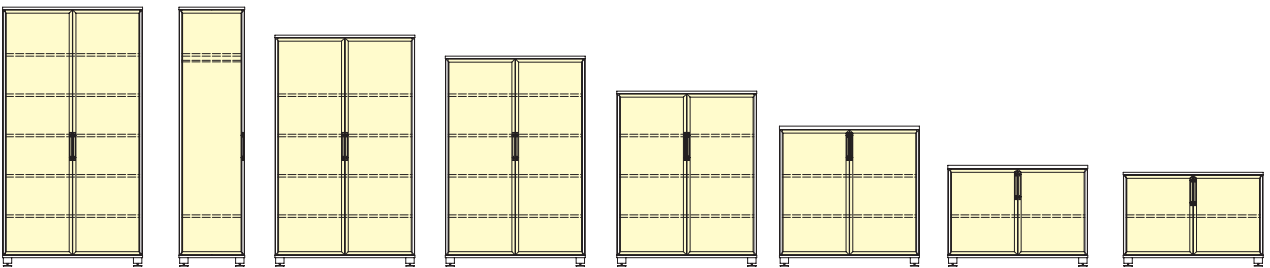

BOXX Storage Combination all 1650H.

Solid Door Unit
1650H x 1000W x 550D

Open Unit
1650H x 1000W x 550D

Glass Door Unit
1650H x 1000W x 550D

Tambour Unit (closed) 1650H x 1000W x 550D

Tambour Unit (open) 1650H x 1000W x 550D

BOXX Useful Points

- BOXX tambours use less of your valuable floor space because access area to storage is reduced.
- BOXX can be made to mix and match with any finish of existing furniture or fit out specification.
- BOXX combinations can be arranged to suit any requirements within a workspace.
- BOXX interchangeable doors that can be changed or easily fitted later.
- BOXX adjustable shelves maximise vertical storage potential.
- BOXX is designed in efficient 200mm metric modules. However other sizes can be accommodated if required.
- BOXX is upgradeable with standard accessories that can be supplied with new units or easily retrofitted.
- BOXX accessories solve filing problems.
- BOXX is secure. All tambours are lockable, but any door type can be locked. All keying options are available with a master key if desired.
- BOXX feet are adjustable to help accommodate variance in floor plates.
- BOXX uses “Freiberg eco-design” principles and is made from local materials wherever possible.

BOXX Tambour Door Units

BOXX Solid Door Units

BOXX Glass Door Units

BOXX Open Units

BOXX Accessories

Pull-out Shelf

| | |
|-------|------|
| BPO06 | 600 |
| BPO08 | 800 |
| BPO00 | 1000 |

Pull Out File Drawer